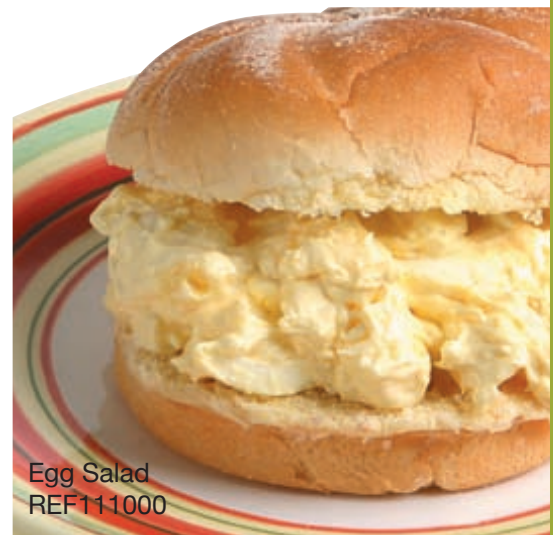

Potato Salad
REF107000

Meatballs

Item #	Description	Pack	Brand
FR10501	Beef & Chicken FC .5 Oz Meatballs	320 Ct	Maid Rite Steak
FR14301	Beef & Pork FC .5 Oz Meatballs	2/5 Lb	Famoso
FR14302	Beef & Pork FC 1 Oz Meatballs	2/5 Lb	Famoso
FR098282	Beef & Pork FC 2 Oz Meatballs	2/5 Lb	Famoso
FRMB05Z	Beef FC .5 Oz Meatballs	320 Ct	Famoso
FRMB1Z	Beef FC 1 Oz Meatballs	160 Ct	Famoso
FRMB15Z	Beef FC 1.5 Oz Meatballs	106 Ct	Famoso
FRMB2Z	Beef FC 2 Oz Meatballs	80 Ct	Famoso
FRMB3Z	Beef FC 3 OZ Meatballs	54 Ct	Famoso
FR9681	Chicken FC Al Fresco Tomato & Basil 1 Oz Meatballs	2/5 Lb	McKenzie of VT